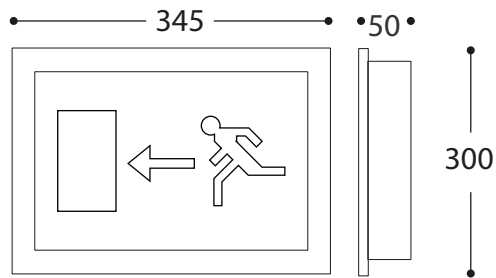

Emergency Wall-Mounted Luminaire 1 x 18w Compact Fluorescent

An emergency luminaire suitable for wall mounting.

- 10.E011.18 Satin Silver
- 10.E011.57 White

Please ensure illuminance levels on the escape routes to the current requirements.

BS5266 Parts 1 AND 7: - a minimum of 0.2 lux lighting level is required anywhere along the central line of a clear and unobstructed escape route.

Technical Data

Material	: sign	acrylic
	: casting	steel painted
Lamp	1 x 18w TCL	
Approvals	CE	