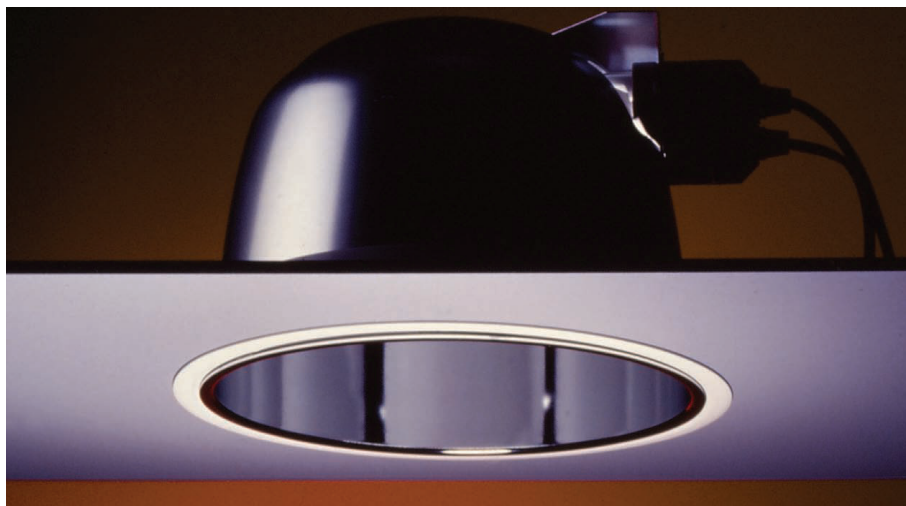

Geni 2

Geni 2

18/26w Compact Fluorescent

A high performance Cat 2 energy efficient compact fluorescent downlight.

High Frequency

12.2070.57	2 x 26w
12.2073.57	2 x 18w
12.2071.57	1 x 26w

Dimmable 0 - 10v

12.2088.57	2 x 26w
12.2086.57	2 x 18w

3 Hour Emergency maintained

12.2080.57	2 x 26w
12.2083.57	2 x 18w
12.2081.57	1 x 26w
12.2085.57	1 x 18w

Lamps not supplied.
For more information see section 11.

Technical Data

Material	die-cast
Cutout	245mm
Lamp Wattage	26w
Lamp	TC-D 18/26w
Lamp Holder	G24q-1 for 2 pin G24q-2 for 4 pin
Protection	IP20
Approvals	