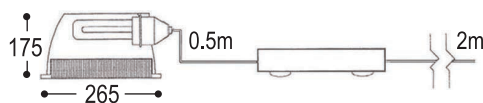

Geni 2

Geni 2

18/26w Compact Fluorescent

A high performance Cat 2 energy efficient compact fluorescent downlight.

High Frequency

12.2070.57	2 x 26w
12.2073.57	2 x 18w
12.2071.57	1 x 26w

Dimmable 0 - 10v

12.2088.57	2 x 26w
12.2086.57	2 x 18w

3 Hour Emergency maintained

12.2080.57	2 x 26w
12.2083.57	2 x 18w
12.2081.57	1 x 26w
12.2085.57	1 x 18w

Lamps not supplied.
For more information see section 11.

Technical Data

Material	die-cast
Cutout	245mm
Lamp Wattage	26w
Lamp	TC-D 18/26w
Lamp Holder	G24q-1 for 2 pin G24q-2 for 4 pin
Protection	IP20
Approvals	