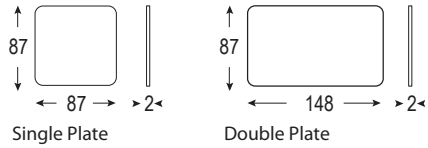

Power Sockets

Power Sockets

Altima's range of power sockets 5-13 amps with wafer thin cover plates and no visible fixing.

Assembly

Wafer Plate Dimensions

Wall Box Depth - 25mm

Power Sockets

13 amp Single Switched Socket