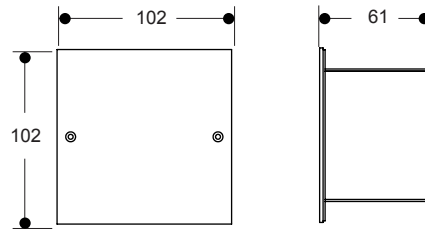

Wall Light

12V 20W Capsule/ MR16

A recessed wall light with frosted glass cover which can be installed in solid or partition walls.

16.8850.57 White

 20W max

 20W max

  
82 x 82mm

#### Technical Data

Finish	Painted
Cutout	82 x 82mm
Lamp wattage	20W
Lamp	12V capsule/ MR16
Lampholder	G4/ GX5.3
Protection	IP20
Approvals	CE 